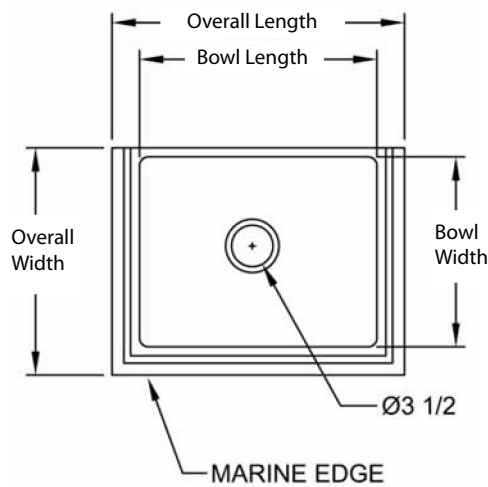

### Features:

- Skirted on 3 Sides
- Floor Mounted
- Drain Included
- 1 Year Warranty

### Options:

- Optional Kit, Including: BK-SFH-48 Service Hose, BKSF-WB1 Service Faucet & BK-UTH-5 Tool Holder
- Service Faucet Hose
- Service Faucet

Part Number	Bowl Dim. (l x w x d)	Overall Dim. (l x w x d)	Sink Depth
BKMS-1620-6	20" x 16" x 6"	24 1/2" x 19 3/8" x 11"	6"
BKMS-1620-12	20" x 16" x 12"	24 1/2" x 19 3/8" x 17"	12"
BKMS-2424-12	24" x 24" x 12"	27 1/2" x 28 5/8" x 17"	12"