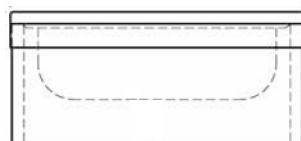

### Options:

- Optional Kit, Including: BK-SFH-48 Service Hose, BKSF-WB1 Service Faucet & BK-UTH-5 Tool Holder
- Service Faucet Hose
- Service Faucet

Part Number	Bowl Dim. (l x w x d)	Overall Dim. (l x w x d)	Sink Depth
BKMS-1620-6	20" x 16" x 6"	24 1/2" x 19 3/8" x 11"	6"
BKMS-1620-12	20" x 16" x 12"	24 1/2" x 19 3/8" x 17"	12"
BKMS-2424-12	24" x 24" x 12"	27 1/2" x 28 5/8" x 17"	12"