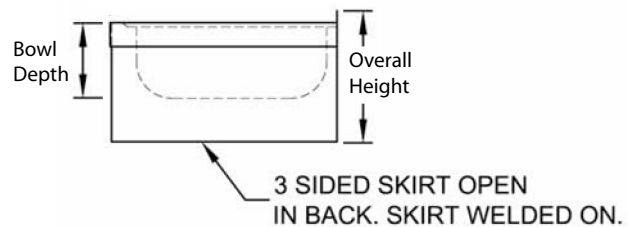

### Options:

- Optional Kit, Including: BK-SFH-48 Service Hose, BKSF-WB1 Service Faucet & BK-UTH-5 Tool Holder
- Service Faucet Hose
- Service Faucet

Part Number	Bowl Dim. (l x w x d)	Overall Dim. (l x w x d)	Sink Depth
BKMS-1620-6	20" x 16" x 6"	24 1/2" x 19 3/8" x 11"	6"
BKMS-1620-12	20" x 16" x 12"	24 1/2" x 19 3/8" x 17"	12"
BKMS-2424-12	24" x 24" x 12"	27 1/2" x 28 5/8" x 17"	12"