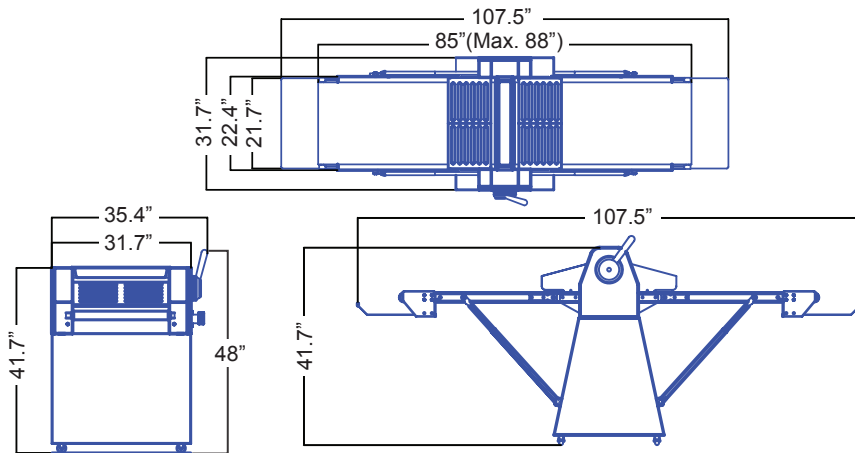

FOOD EQUIPMENT

SERVING THE FOOD INDUSTRY SINCE 1951

STAINLESS STEEL FLOOR MODEL REVERSIBLE DOUGH SHEETER

Item: 44135 Model: BE-CN-2083-FSS

EFFICIENT EQUIPMENT PERFECT FOR YOUR BAKERY

Suitable for bakeries, restaurants, and hotels, Omcan's dough sheeter is designed for optimal performance. Equipped with safety features, preset roller thickness controls, and foldable tables for space saving storage, this machine increases your bakery's production and efficiency. Safe to operate and easy to clean.

WARRANTY
PARTS AND LABOR

Authorized Dealer

FOOD EQUIPMENT

STAINLESS STEEL FLOOR MODEL REVERSIBLE DOUGH SHEETER

FEATURES

- Made of high quality stainless steel; ideal use for long period of time
- Fixed conveyor speed
- Roller adjustments are manual
- Suitable for bakeries, restaurants, and hotels
- Equipped with preset roller thickness control, foldable tables for space-saving storage and retractable end tables
- Safety features: safety guards, emergency stop switch, thermal overload device

TECHNICAL SPECIFICATION

| | | | |
|-----------------------|--|----------------------------------|--|
| ITEM NUMBER | 44135 | CONVEYER WIDTH | 22.5" / 571.5 mm |
| MODEL | BE-CN-2083-FSS | CONVEYER BELT SPEED | 18m/min - 32m/min |
| DESCRIPTION | Floor model dough sheeter, stainless steel | ROLLER SPEED | 124r/min |
| ELECTRICAL | 220 V / 60 Hz / 1 Ph | MAXIMUM DOUGH CAPACITY | 5 kg. / 11 lbs. |
| POWER | 0.75 HP / 0.55 kW | WORKING POSITION DIMENSION (DWH) | 31.7" x 85"(Max.88") x 41.7" / 805 x 2159 (Max. 2235 mm) x 1060 mm |
| ROLLER SIZE | 3.5" / 88mm (Dia.), 20.5" / 520mm (W) | RESTING POSITION DIMENSION (WH) | 26" x 63" / 660 x 1600 mm |
| ROLLER ADJUSTABLE GAP | 1-1.4" / 1 - 35 mm | WEIGHT | 419lbs. / 190 kg. |
| CONVEYER BELT WIDTH | 19.75" / 501.7 mm | GROSS WEIGHT | 512 lbs. / 232 kg. |
| | | GROSS DIMENSION | 37" x 29" x 66" / 940 x 737 x 1676 mm |